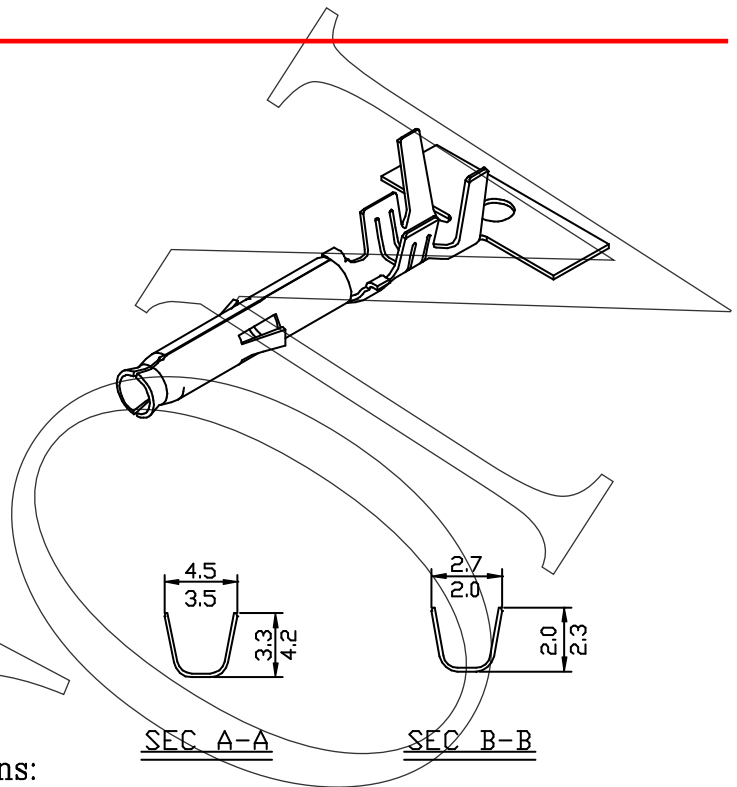

6603 SERIES

■ Wire to Wire System
pitch 4.5mm(.177")

■ Specification

1. Current rating: 5A
2. Voltage rating: 300V
3. Withstand voltage: 1500V AC/minute
4. Insulation resistance: 1000M ohm min
5. Contact resistance: 10m ohm max

6. Temperature range: -25°C to +85°C
7. Applicable panel thickness: 0.8~2.0mm
8. Applicable wires: AWG#24-#16
Insulation O.D.: 1.5-3.5mm
9. Circuits: 2,3,4,6,9,12,15

6603 SERIES

Crimp Terminal

Used for 6603xxHM series Housing

SEC A-A

SEC B-B

Ordering Information and Dimensions:

Part No.	Wire Range	Insulation O.D.	Material	Finishing	Q'ty/reel
660300TB051	AWG#20~#16	1.9-3.5mm	Brass	Tin pre-plated	5,000pcs
660300TM051	AWG#20~#24	1.5-2.7mm	Brass	Tin pre-plated	7,000pcs

6603 SERIES

Crimp Terminal

Used for 6603xxHF series Housing

SEC A-A

SEC B-B

Ordering Information and Dimensions:

Part No.	Wire Range	Insulation O.D.	Material	Finishing	Q'ty/reel
660300TA051	AWG#20~#16	1.9-3.5mm	Brass	Tin pre-plated	5,000pcs
660300TP051	AWG#20~#24	1.5-2.7mm	Brass	Tin pre-plated	7,000pcs