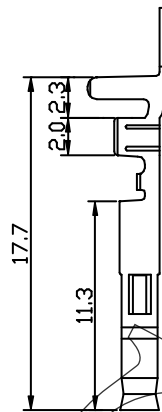

6603 SERIES

■ Wire to Wire System
pitch 4.5mm(.177")

■ Specification

1. Current rating: 5A
2. Voltage rating: 300V
3. Withstand voltage: 1500V AC/minute
4. Insulation resistance: 1000M ohm min
5. Contact resistance: 10m ohm max

6. Temperature range: -25°C to +85°C
7. Applicable panel thickness: 0.8~2.0mm
8. Applicable wires: AWG#24-#16
Insulation O.D.: 1.5-3.5mm
9. Circuits: 2,3,4,6,9,12,15

6603 SERIES

Crimp Terminal

Used for 6603xxHM series Housing

SEC A-A

SEC B-B

Ordering Information and Dimensions:

Part No.	Wire Range	Insulation O.D.	Material	Finishing	Q'ty/reel
660300TB051	AWG#20~#16	1.9-3.5mm	Brass	Tin pre-plated	5,000pcs
660300TM051	AWG#20~#24	1.5-2.7mm	Brass	Tin pre-plated	7,000pcs

6603 SERIES

Circuits	Dimensional Information	
	Female	Male
4	<p>660304HP001-Panel Mount 660304HF001-Free Hanging</p>	<p>660304HM001</p>
A4	<p>6603A4HP001-Panel Mount 6603A4HF001-Free Hanging</p>	<p>6603A4HM001</p>
6	<p>660306HP001-Panel Mount 660306HF001-Free Hanging</p>	<p>660306HM001</p>