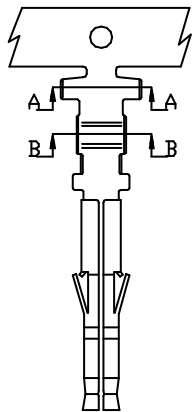

6603 SERIES

■ Wire to Wire System
pitch 4.5mm(.177")

■ Specification

1. Current rating: 5A
2. Voltage rating: 300V
3. Withstand voltage: 1500V AC/minute
4. Insulation resistance: 1000M ohm min
5. Contact resistance: 10m ohm max

6. Temperature range: -25°C to +85°C
7. Applicable panel thickness: 0.8~2.0mm
8. Applicable wires: AWG#24-#16
Insulation O.D.: 1.5-3.5mm
9. Circuits: 2,3,4,6,9,12,15

6603 SERIES

Crimp Terminal

Used for 6603xxHM series Housing

SEC A-A

SEC B-B

Ordering Information and Dimensions:

Part No.	Wire Range	Insulation O.D.	Material	Finishing	Q'ty/reel
660300TB051	AWG#20~#16	1.9-3.5mm	Brass	Tin pre-plated	5,000pcs
660300TM051	AWG#20~#24	1.5-2.7mm	Brass	Tin pre-plated	7,000pcs

6603 SERIES

Crimp Terminal

Used for 6603xxHF series Housing

SEC A-A

SEC B-B

Ordering Information and Dimensions:

Part No.	Wire Range	Insulation O.D.	Material	Finishing	Q'ty/reel
660300TA051	AWG#20~#16	1.9-3.5mm	Brass	Tin pre-plated	5,000pcs
660300TP051	AWG#20~#24	1.5-2.7mm	Brass	Tin pre-plated	7,000pcs