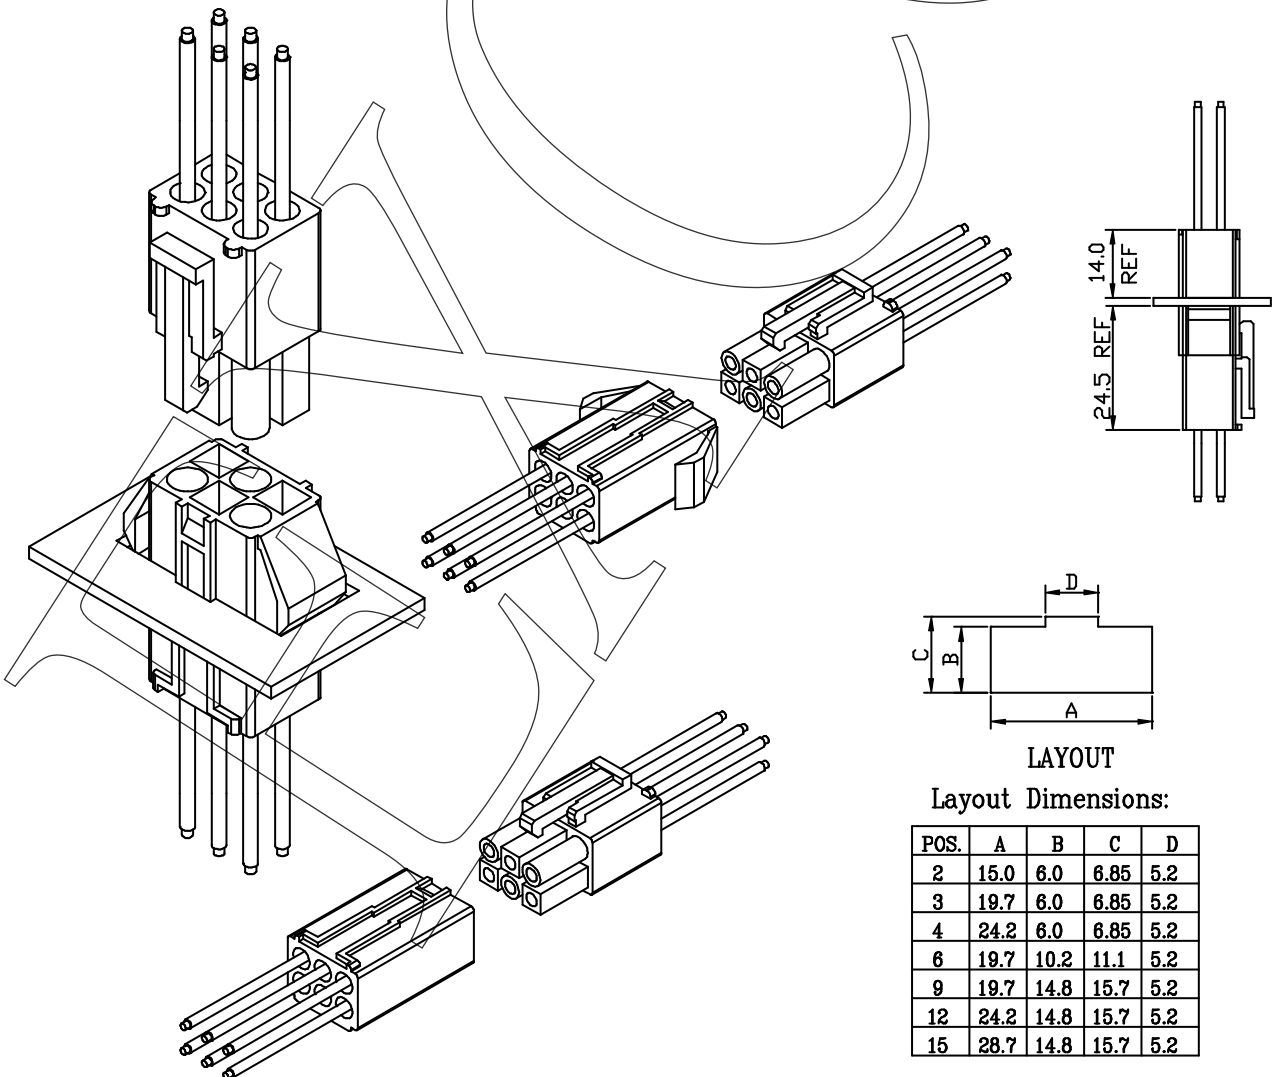

6603 SERIES

■ Wire to Wire System
pitch 4.5mm(.177")

■ Specification

1. Current rating: 5A
2. Voltage rating: 300V
3. Withstand voltage: 1500V AC/minute
4. Insulation resistance: 1000M ohm min
5. Contact resistance: 10m ohm max

6. Temperature range: -25°C to +85°C
7. Applicable panel thickness: 0.8~2.0mm
8. Applicable wires: AWG#24-#16
Insulation O.D.: 1.5-3.5mm
9. Circuits: 2,3,4,6,9,12,15

6603 SERIES

Crimp Terminal

Used for 6603xxHM series Housing

SEC A-A

SEC B-B

Ordering Information and Dimensions:

Part No.	Wire Range	Insulation O.D.	Material	Finishing	Q'ty/reel
660300TB051	AWG#20~#16	1.9-3.5mm	Brass	Tin pre-plated	5,000pcs
660300TM051	AWG#20~#24	1.5-2.7mm	Brass	Tin pre-plated	7,000pcs

6603 SERIES

Crimp Terminal

Used for 6603xxHF series Housing

SEC A-A

SEC B-B

Ordering Information and Dimensions:

Part No.	Wire Range	Insulation O.D.	Material	Finishing	Q'ty/reel
660300TA051	AWG#20~#16	1.9-3.5mm	Brass	Tin pre-plated	5,000pcs
660300TP051	AWG#20~#24	1.5-2.7mm	Brass	Tin pre-plated	7,000pcs