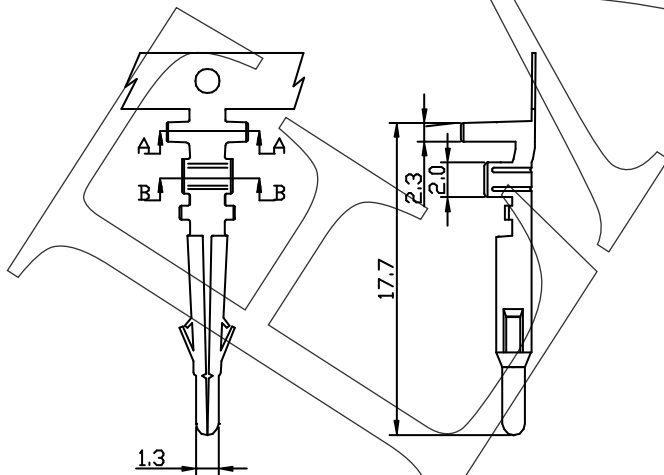

6. Temperature range: -25°C to +85°C
7. Applicable panel thickness: 0.8~2.0mm
8. Applicable wires: AWG#24-#16
Insulation O.D.: 1.5-3.5mm
9. Circuits: 2,3,4,6,9,12,15

6603 SERIES

Crimp Terminal

Used for 6603xxHM series Housing

SEC A-A

SEC B-B

Ordering Information and Dimensions:

Part No.	Wire Range	Insulation O.D.	Material	Finishing	Q'ty/reel
660300TB051	AWG#20~#16	1.9-3.5mm	Brass	Tin pre-plated	5,000pcs
660300TM051	AWG#20~#24	1.5-2.7mm	Brass	Tin pre-plated	7,000pcs

6603 SERIES

Crimp Terminal

Used for 6603xxHF series Housing

SEC A-A

SEC B-B

Ordering Information and Dimensions:

Part No.	Wire Range	Insulation O.D.	Material	Finishing	Q'ty/reel
660300TA051	AWG#20~#16	1.9-3.5mm	Brass	Tin pre-plated	5,000pcs
660300TP051	AWG#20~#24	1.5-2.7mm	Brass	Tin pre-plated	7,000pcs