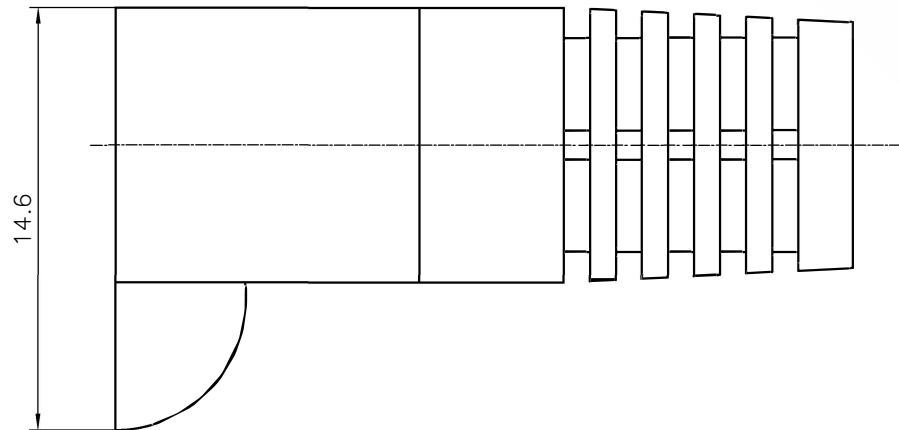

BR 25004 - X IV: Ivory
 X Hood Color
 GY: Gray
 RD: Red
 GR: Green
 BK: Black
 YE: Yellow
 BL: Blue
 Series No.

| GENERAL TOLERANCE | | ANGLE TOLERANCE | |
|-------------------|-------|-----------------|-----|
| X. | ±0.60 | X. | ±5° |
| .X | ±0.38 | .X | ±3° |
| .XX | ±0.25 | .XX | ±2° |

| | |
|--------------|------------------|
| DRAWING TYPE | CUSTOMER |
| SCALE | 1:1 SHEET 1 OF 1 |
| DRAWING NO. | |

| | | |
|------------|----|----------------------------|
| PROJECTION | | TITLE HOOD FOR PLUG RJ45 |
| UNITS | mm | SERIES: BR 25004 |
| SHEET SIZE | A4 | |