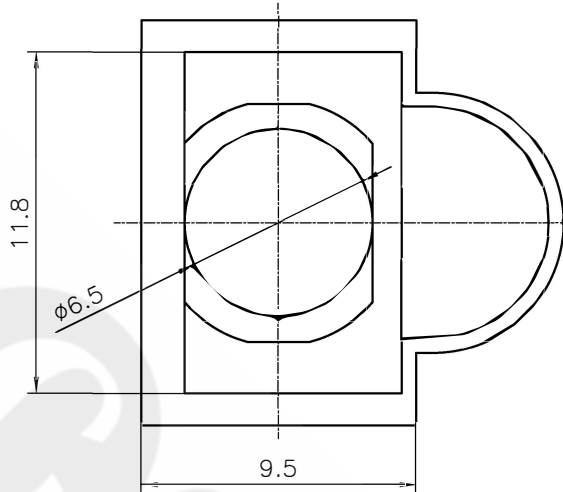

BR 25004 - X IV: Ivory
 X Hood Color
 GY: Gray
 RD: Red
 GR: Green
 BK: Black
 YE: Yellow
 BL: Blue
 Series No.

| GENERAL TOLERANCE | | ANGLE TOLERANCE | |
|-------------------|-------|-----------------|-----|
| X. | ±0.60 | X. | ±5° |
| .X | ±0.38 | .X | ±3° |
| .XX | ±0.25 | .XX | ±2° |

| | |
|--------------|------------------|
| DRAWING TYPE | CUSTOMER |
| SCALE | 1:1 SHEET 1 OF 1 |
| DRAWING NO. | |

| | | |
|------------|----|----------------------------|
| PROJECTION | | TITLE HOOD FOR PLUG RJ45 |
| UNITS | mm | SERIES: BR 25004 |
| SHEET SIZE | A4 | |