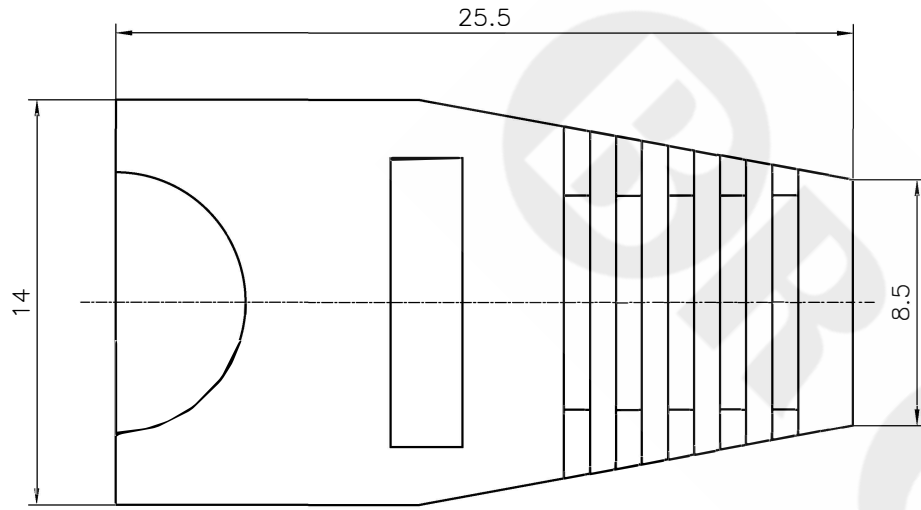

BR 25004 - X IV: Ivory
 X Hood Color
 GY: Gray
 RD: Red
 GR: Green
 BK: Black
 YE: Yellow
 BL: Blue
 Series No.

| GENERAL TOLERANCE | | ANGLE TOLERANCE | |
|-------------------|-------|-----------------|-----|
| X. | ±0.60 | X. | ±5° |
| .X | ±0.38 | .X | ±3° |
| .XX | ±0.25 | .XX | ±2° |

| | |
|--------------|------------------|
| DRAWING TYPE | CUSTOMER |
| SCALE | 1:1 SHEET 1 OF 1 |
| DRAWING NO. | |

| | | |
|------------|----|----------------------------|
| PROJECTION | | TITLE HOOD FOR PLUG RJ45 |
| UNITS | mm | SERIES: BR 25004 |
| SHEET SIZE | A4 | |